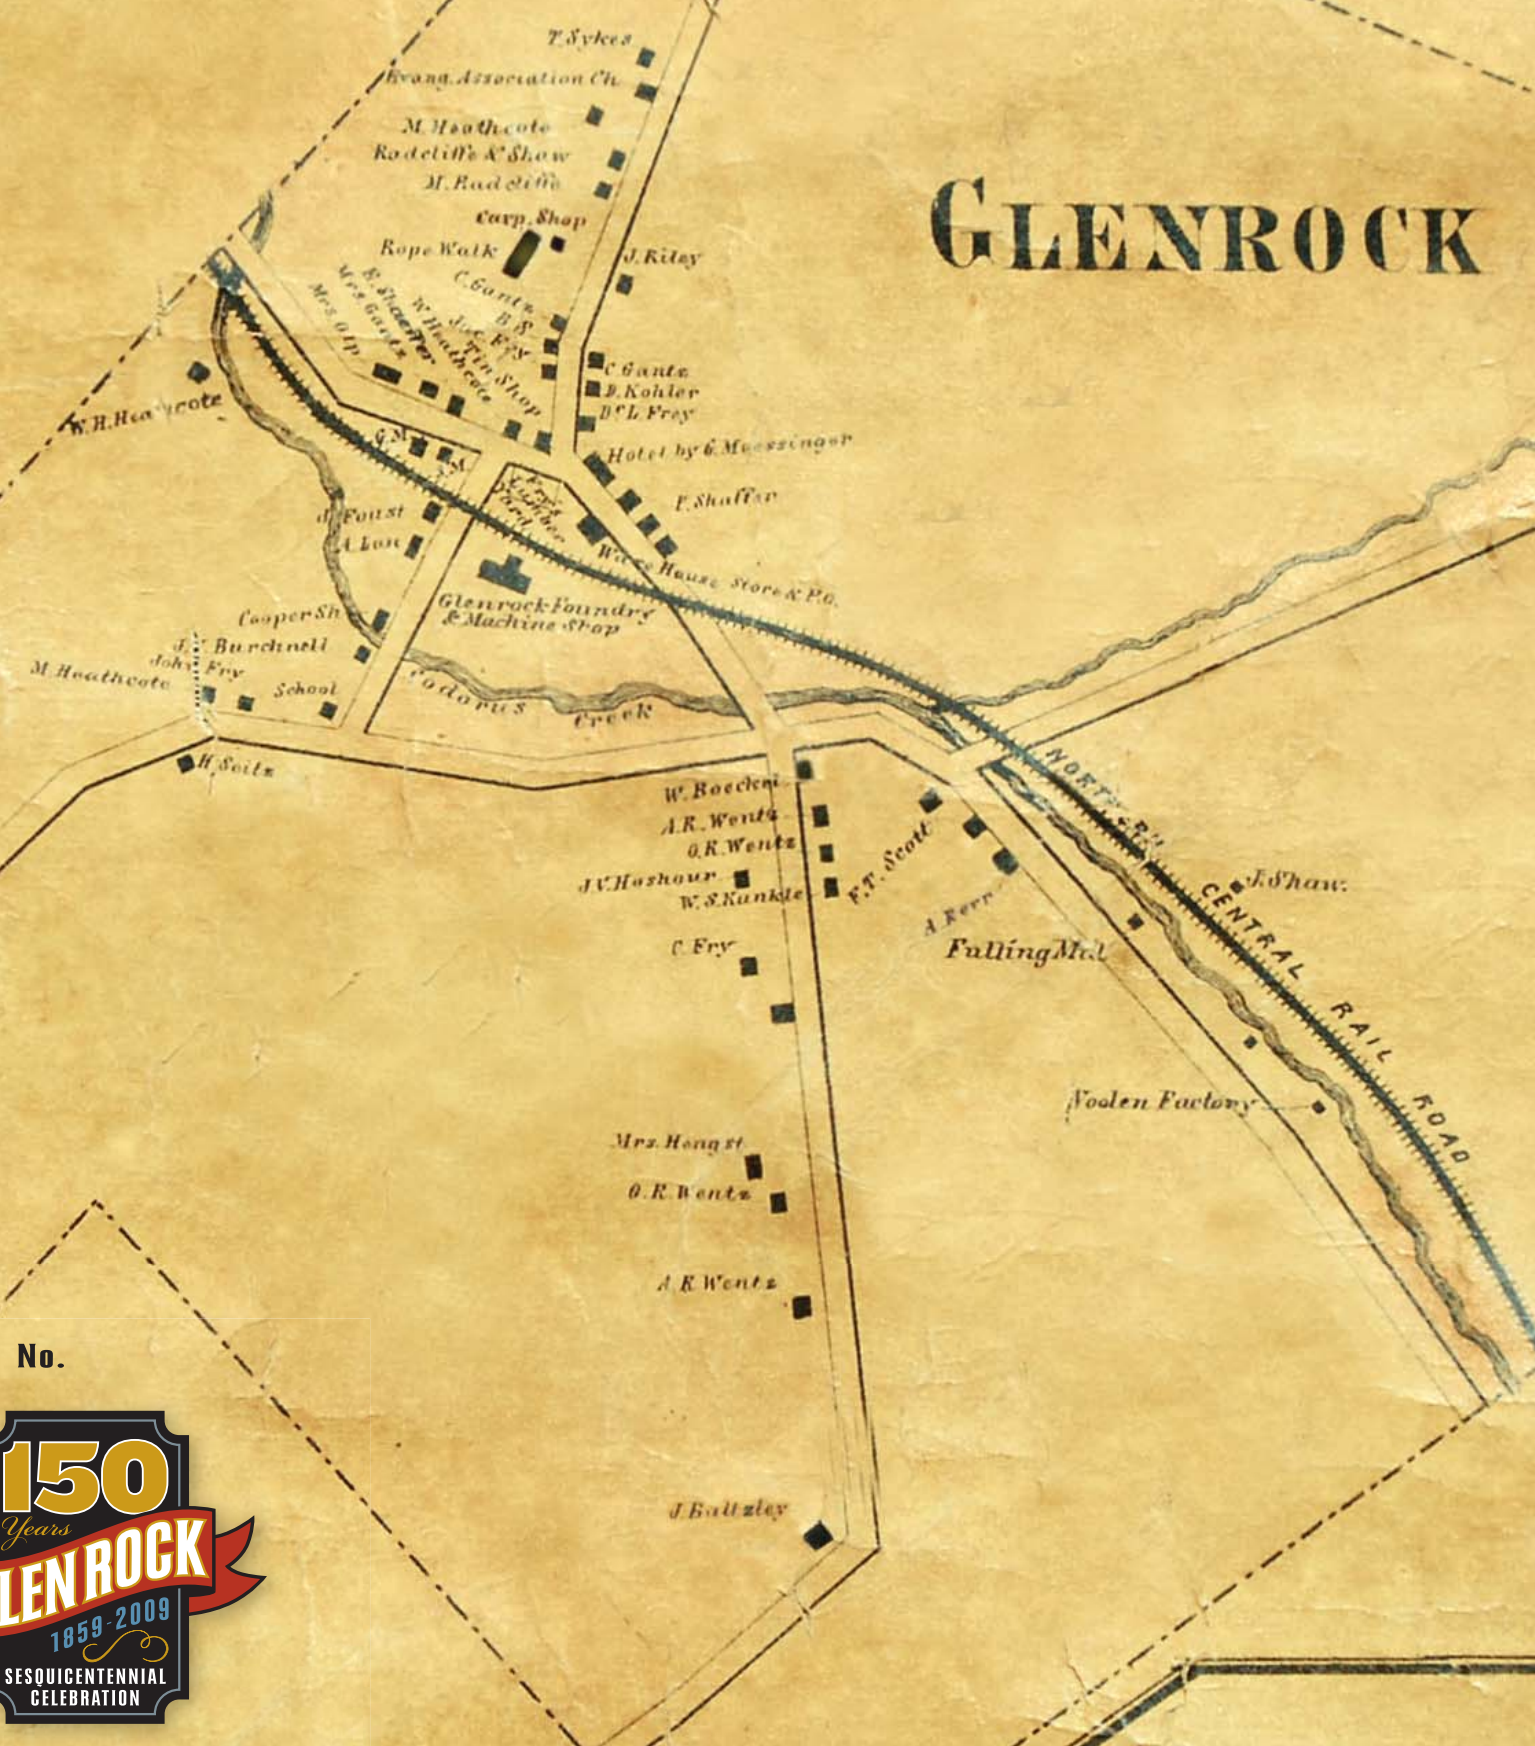

Y

L

BUSINESS DIRECTORY

- Jos. W. Burchinal* Cabinet Maker
- W. Boeckel* Merchant Tailor
- J. Faust* Butcher
- Lery Frey* Physician
- Jacob Frey* Blacksmith
- Chas. Fry* Book Keeper
- John Fry* Lumber Dealer
- J.M. Hanigan* Tin & Sheet Iron Worker
- W. Heathcote* Manufacturer
- Chas. Gantz* Carpenter & Builder
- W.S. Kunkle* Book Keeper
- Dan. Koller* Rail Road Repairer
- A. Lau* Mason & Cooper
- Geo. Moessinger* Glen Rock Hotel
- Radeliff & Shaw* Rope & Twine Manufacturers
- John Rielly* Foundryman
- E. Sheffer* Merchant
- F.T. Scott* Manager of Glen Rock Iron Works
- H. Seltz* Farmer
- P. Shaffer* Grist Mill & Saw Mill
- Thomas Sykes* Boot & Shoe Dealer
- Joseph Shaw* Dam Builder
- O.R. Wentz* Saddler & Harness Maker
- A.R. Wentz* Farmer
- W.H. Heathcote* Manufacturer
- A.H. Herbst* Miller
- John Heathcote* Farmer

GLENROCK

This is a limited edition print
 from an original York County map dated 1860
 by W. O. Shearer & D. J. Lake - Publishers.